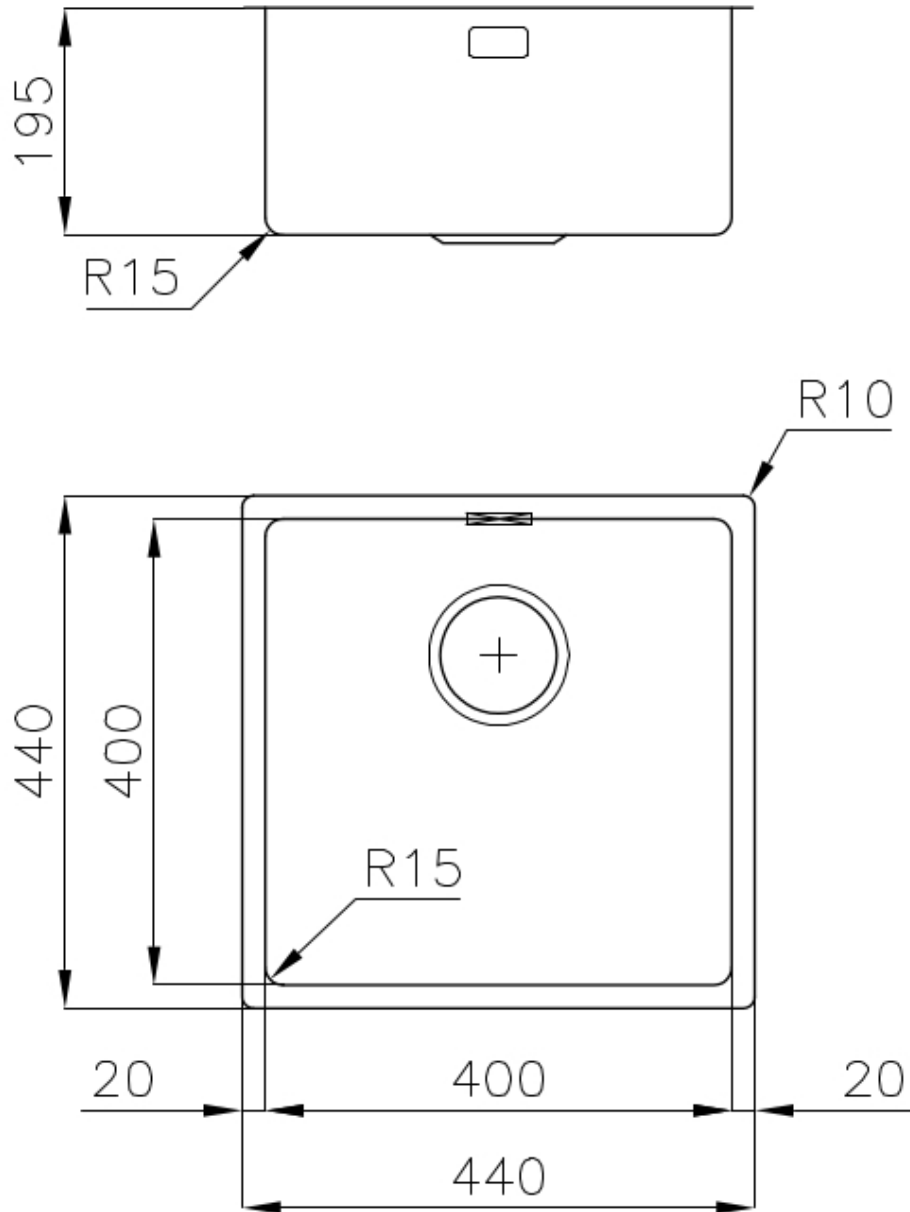

---

Bowl dimension 400 x 400 mm

---

Number of bowls 1 bowl

---

Waste fitting 3,5" drain

---

---

**Basket 3,5" waste fitting** The drain is equipped with a large 3.5" drain, with the practical basket cap that prevents the discharge of solid parts.

---

**High thickness** 1mm thick steel. A significant thickness, which guarantees the maximum sturdiness and durability.

## TECHNICAL DATA

Cut out size  
Dimensioni per foratura top